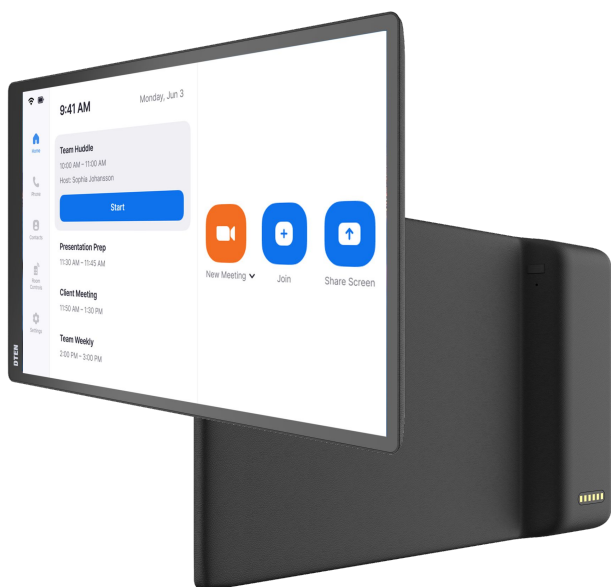

DTEN Mate Dock (Included)

Part Number	DAS0210
Placement	Two Angles: 20° and 77°
Inputs & Outputs	USB Type-C x 1
In the Box	DTEN Mate Dock Secure locking bezel Wall-mounting kit Door frame mount kit DTEN Mate Dock charging cable
Power	100 to 240 VAC, 50 to 60 Hz Charging Output: 5V2.4A
Product Dimensions	3.09 x 9.51 x 6.05 (7.9 x 24.2 x 15.4 cm)
Product Weight	2.75 lb (1.25 kg)
Packaging Dimensions	6.06 x 10.39 x 6.64 in (15.4 x 26.4 x 16.9 cm)

DTEN Mate Dock
(Included)