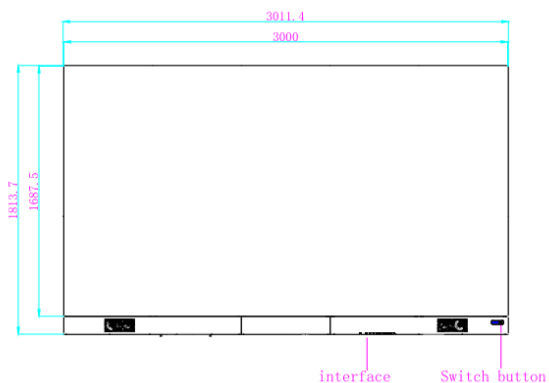

UTV SC

SERIES PRE SPEC

COB All-in-one UTV SC135

Product features:

- Full flip chip COB
- Common cathode design
- EBL+ Multilayer optical processing technology
- Android 11.0, Cotex A73*4+A53*4

PRE SPEC:

Parameter		UTV SC135
Basic Parameters	Size (inch)	135
	Display Ratio	16:9
	Resolution (W*H)	1920 (H) x1080(V)
	Pixel Pitch (mm)	1.5625
	Visible Area (m ²)	5.0625
	Dimensions (mm)	3011x1813.5x30.4
	Thickness (mm)	30.4 (without wall-hung) /52.4 (with wall-hung)
	Planeness (mm)	≤0.1
	Weight (kg)	126
	Material	Die-Cast Aluminum
	Border Material/Colour	Aluminum Profile/ Black
	Maintenance	Front
	Installation Method	Wall-mounting, Mobile stand
	Display Parameters	LED Type
LED Life Time (Hrs)		≥100000
Horizontal/Vertical Viewing Angle (degree)		0°~180°
Brightness (cd/m ²)		600 (adjustable)
Refresh Rate (Hz)		3840
Video Frame Rate (Hz)		50/60
Processing Depth (bit)		13
Contrast Ratio		10000:1
Color Temperature (K)		2000K~9500K
Pixel Level Brightness Calibration		Support
Pixel Level Color Calibration		Support
Brightness Uniformity		≥98%
Color uniformity		±0.003Cx,Cy or less

	Operating System	Android 11.0
	CPU	Cortex A73*4+A53*4
	RAM/ROM	8GB DDR4 / 64GB
Mainboard Parameters	Interface	SPDIF*1/USB2.0*1/HDMI in*2/USB3.0*3/ USB-D*1/Audio out*1/LAN*2
	WiFi	WiFi 5+ WiFi 6 (Dual wifi)
	Bluetooth	5.0
	Remote Control	Support
Speaker	Fixed mode	Built-in
	Rated power	12Wx2
Operation Parameters	Input Voltage	AC 100 V ~ 240 V, 50-60Hz
	Standby Power Consumption (W)	≤0.8
	Average Power Consumption (W)	442
	Peak Power Consumption (W)	1105
	Operating Temperature/Humidity	-10°C~+45°C/10~80% RH
	Storage Temperature/Humidity	-20°C~+50°C/10~70% RH