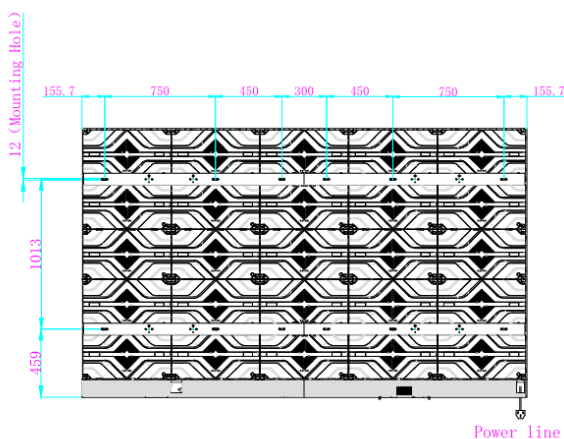

UTV SC

SERIES PRE SPEC

COB All-in-one UTV SC135

Product features:

- Full flip chip COB
- Common cathode design
- EBL+ Multilayer optical processing technology
- Android 11.0, Cotex A73*4+A53*4

PRE SPEC:

Parameter		UTV SC135
Basic Parameters	Size (inch)	135
	Display Ratio	16:9
	Resolution (W*H)	1920 (H) x1080(V)
	Pixel Pitch (mm)	1.5625
	Visible Area (m ²)	5.0625
	Dimensions (mm)	3011x1813.5x30.4
	Thickness (mm)	30.4 (without wall-hung) /52.4 (with wall-hung)
	Planeness (mm)	≤0.1
	Weight (kg)	126
	Material	Die-Cast Aluminum
	Border Material/Colour	Aluminum Profile/ Black
	Maintenance	Front
	Installation Method	Wall-mounting, Mobile stand
	Display Parameters	LED Type
LED Life Time (Hrs)		≥100000
Horizontal/Vertical Viewing Angle (degree)		0°~180°
Brightness (cd/m ²)		600 (adjustable)
Refresh Rate (Hz)		3840
Video Frame Rate (Hz)		50/60
Processing Depth (bit)		13
Contrast Ratio		10000:1
Color Temperature (K)		2000K~9500K
Pixel Level Brightness Calibration		Support
Pixel Level Color Calibration		Support
Brightness Uniformity		≥98%
Color uniformity		±0.003Cx,Cy or less