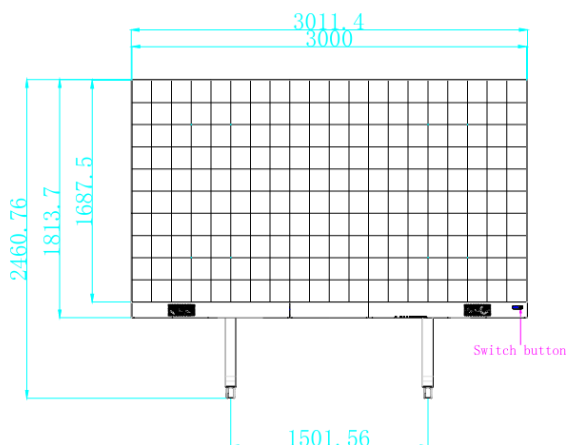

UTV SC

SERIES PRE SPEC

COB All-in-one UTV SC135

Product features:

- Full flip chip COB
- Common cathode design
- EBL+ Multilayer optical processing technology
- Android 11.0, Cotex A73*4+A53*4

PRE SPEC:

Parameter		UTV SC135
Basic Parameters	Size (inch)	135
	Display Ratio	16:9
	Resolution (W*H)	1920 (H) x1080(V)
	Pixel Pitch (mm)	1.5625
	Visible Area (m ²)	5.0625
	Dimensions (mm)	3011x1813.5x30.4
	Thickness (mm)	30.4 (without wall-hung) /52.4 (with wall-hung)
	Planeness (mm)	≤0.1
	Weight (kg)	126
	Material	Die-Cast Aluminum
	Border Material/Colour	Aluminum Profile/ Black
	Maintenance	Front
	Installation Method	Wall-mounting, Mobile stand
	Display Parameters	LED Type
LED Life Time (Hrs)		≥100000
Horizontal/Vertical Viewing Angle (degree)		0°~180°
Brightness (cd/m ²)		600 (adjustable)
Refresh Rate (Hz)		3840
Video Frame Rate (Hz)		50/60
Processing Depth (bit)		13
Contrast Ratio		10000:1
Color Temperature (K)		2000K~9500K
Pixel Level Brightness Calibration		Support
Pixel Level Color Calibration		Support
Brightness Uniformity		≥98%
Color uniformity		±0.003Cx,Cy or less